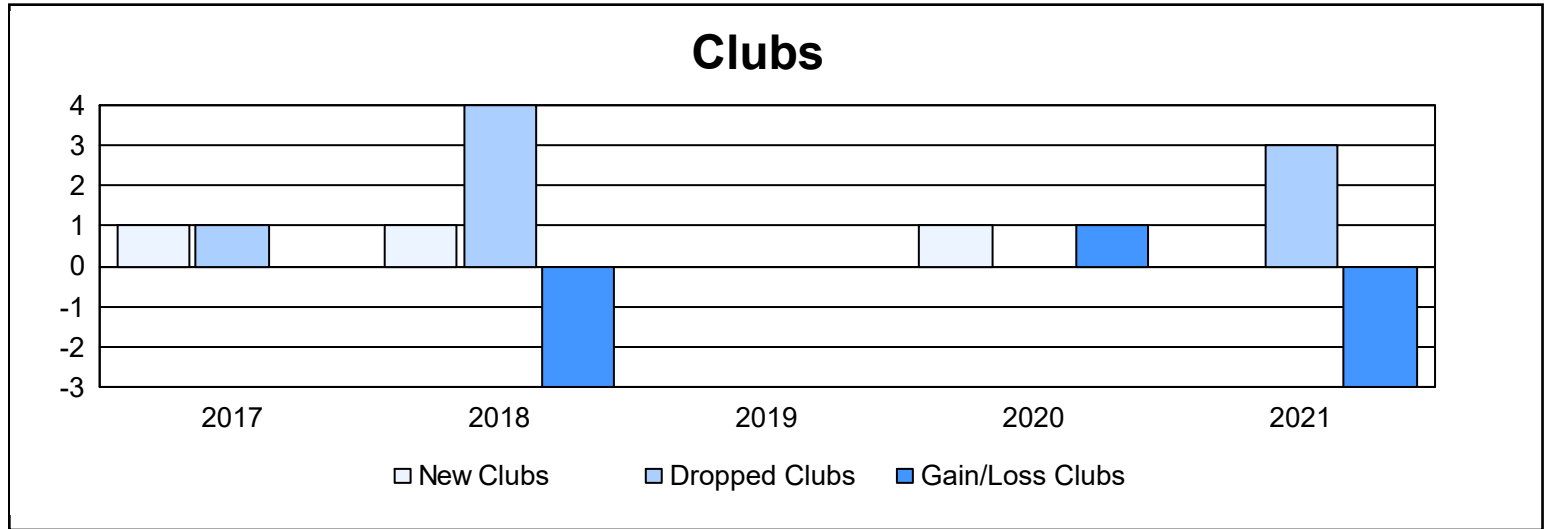

Year	New Clubs	Dropped Clubs	Gain/ Loss Clubs	New Members	Charter Members	Reinstate Members	Transfer Members	Total Member Added	Total Members Dropped	Gain/ Loss Members
2016-2017	1	1	0	121	25	10	5	161	199	-38
2017-2018	1	4	-3	89	26	28	3	146	218	-72
2018-2019	0	0	0	70	0	4	3	77	115	-38
2019-2020	1	0	1	61	26	26	4	117	183	-66
2020-2021	0	3	-3	39	0	18	2	59	142	-83
<b>Average</b>	<b>1</b>	<b>2</b>	<b>-1</b>	<b>76</b>	<b>15</b>	<b>17</b>	<b>3</b>	<b>112</b>	<b>171</b>	<b>-59</b>

### Membership Composition June 2021 Cumulative