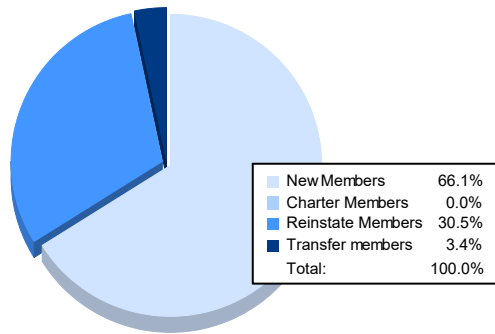

Year	New Clubs	Dropped Clubs	Gain/ Loss Clubs	New Members	Charter Members	Reinstate Members	Transfer Members	Total Member Added	Total Members Dropped	Gain/ Loss Members
2016-2017	1	1	0	121	25	10	5	161	199	-38
2017-2018	1	4	-3	89	26	28	3	146	218	-72
2018-2019	0	0	0	70	0	4	3	77	115	-38
2019-2020	1	0	1	61	26	26	4	117	183	-66
2020-2021	0	3	-3	39	0	18	2	59	142	-83
<b>Average</b>	<b>1</b>	<b>2</b>	<b>-1</b>	<b>76</b>	<b>15</b>	<b>17</b>	<b>3</b>	<b>112</b>	<b>171</b>	<b>-59</b>

### Membership Composition June 2021 Cumulative