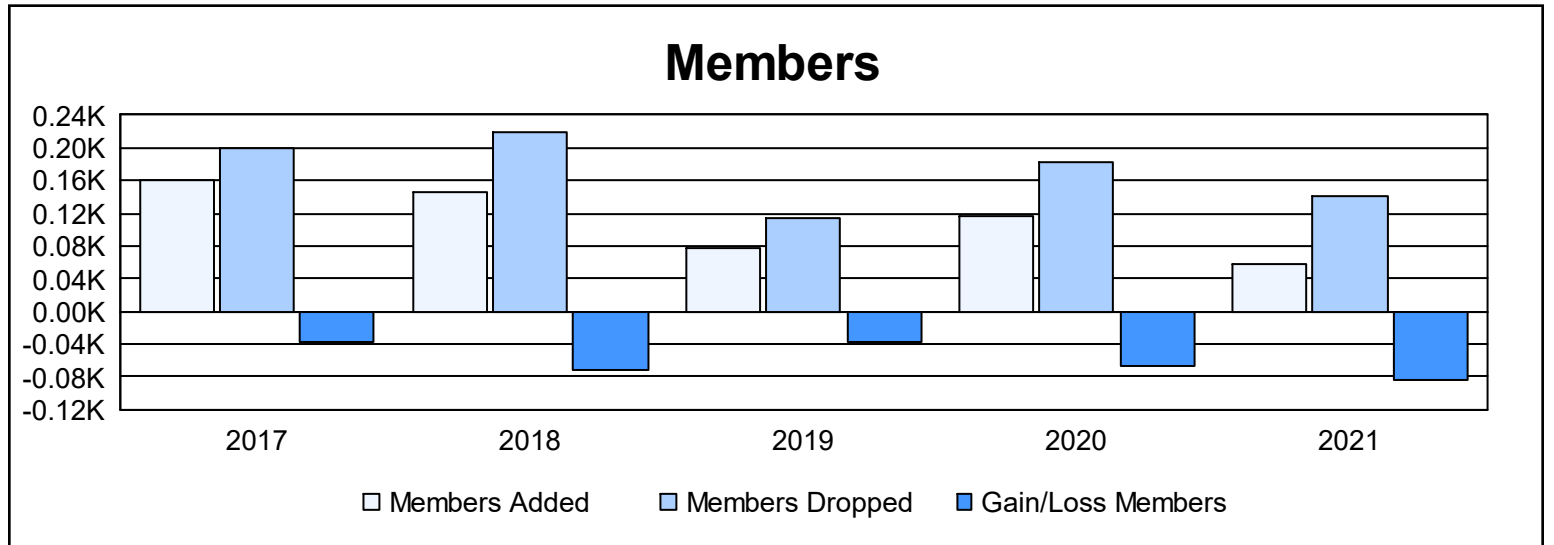

Year	New Clubs	Dropped Clubs	Gain/ Loss Clubs	New Members	Charter Members	Reinstate Members	Transfer Members	Total Member Added	Total Members Dropped	Gain/ Loss Members
2016-2017	1	1	0	121	25	10	5	161	199	-38
2017-2018	1	4	-3	89	26	28	3	146	218	-72
2018-2019	0	0	0	70	0	4	3	77	115	-38
2019-2020	1	0	1	61	26	26	4	117	183	-66
2020-2021	0	3	-3	39	0	18	2	59	142	-83
<b>Average</b>	<b>1</b>	<b>2</b>	<b>-1</b>	<b>76</b>	<b>15</b>	<b>17</b>	<b>3</b>	<b>112</b>	<b>171</b>	<b>-59</b>

### Membership Composition June 2021 Cumulative